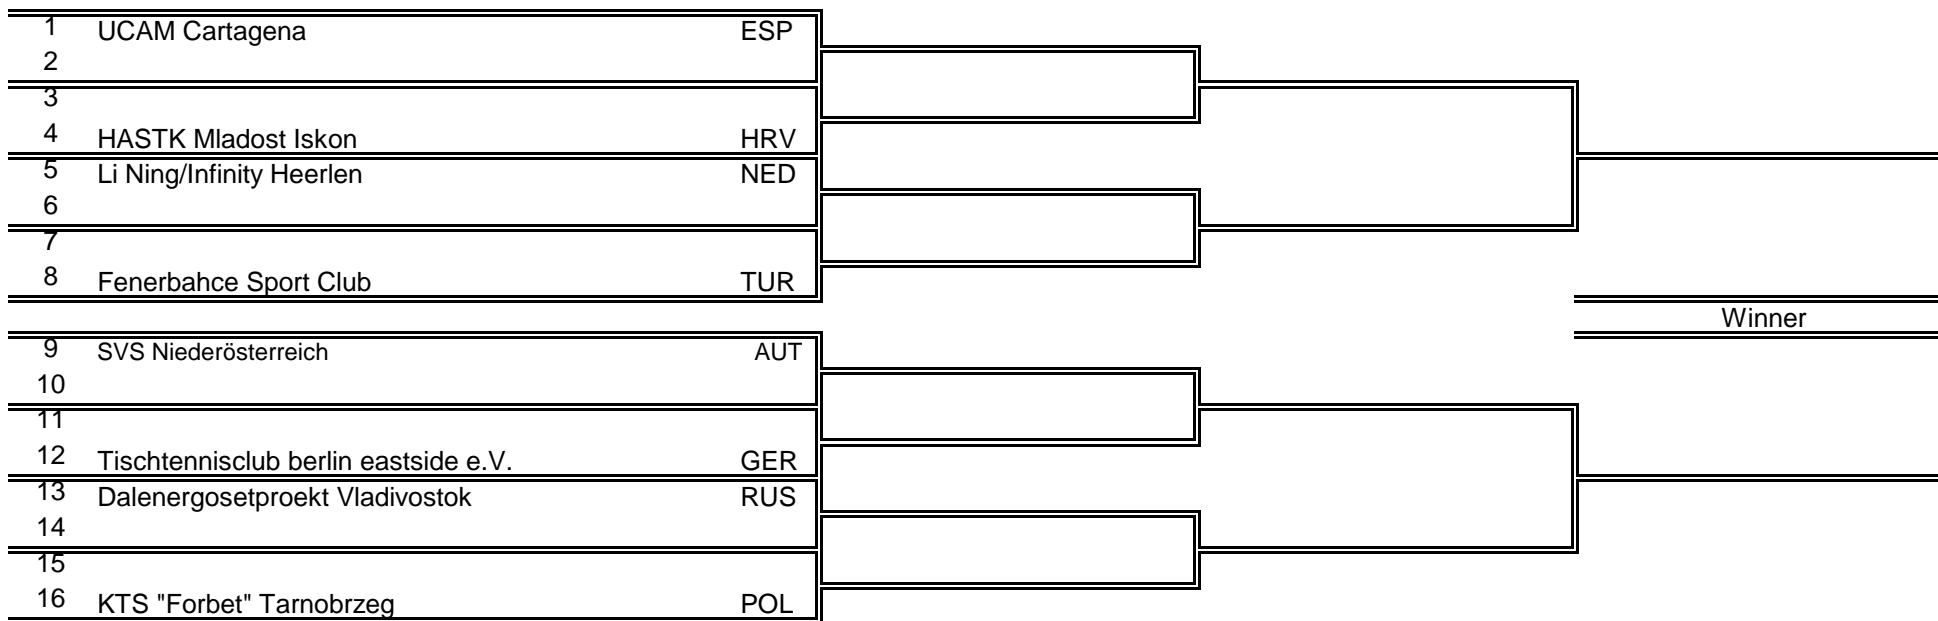

ETTU CUP 2010/2011 (WOMEN) – 3rd and 4th round, Quarter-, Semi and Final Matches

3 rd Round	Quarter-finals	Semi-finals	Finals
26.11. – 30.11.2010	14.01. – 17.01.2011 (1) 11.03. – 14.03.2011 (2)	25.03. – 28.03.2011 (1) 14.04. – 17.04.2011 (2)	29.04. – 02.05.2011 (1) 20.05. – 23.05.2011 (2)

In all rounds the lower ranked team has the home right in the first match.